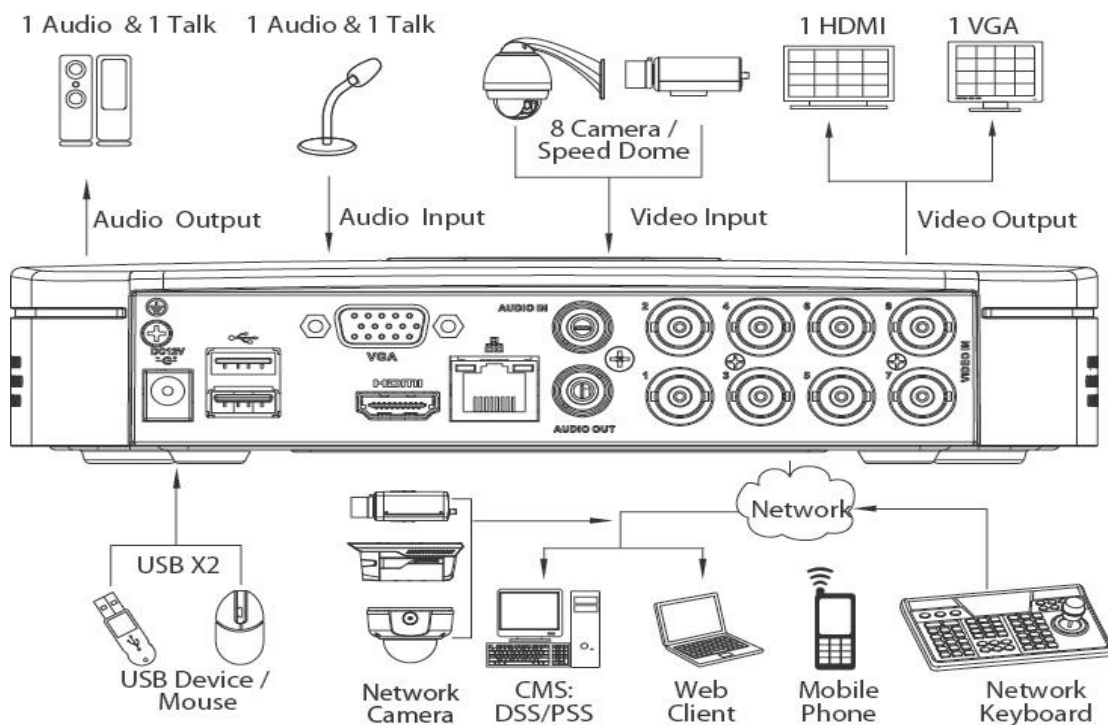

DH-HCVR5104/5108C-S2

Ethernet	RJ-45 port (10/100M)
Network Functions	HTTP, IPv4/IPv6, TCP/IP, UPNP, RTSP, UDP, SMTP, NTP, DHCP, DNS, PPPOE, DDNS, FTP, IP Filter, SNMP, P2P
Max. User Access	128 users
Smart Phone	iPhone, iPad, Android, Windows Phone
Storage	
Internal HDD	1 SATA port, up to 4TB
Auxiliary Interface	
USB Interface	2 ports(2 Rear), USB2.0
General	
Power Supply	DC12V/2A
Power Consumption	10W(without HDD)
Working Environment	-10°C ~ +55°C / 10%~90%RH / 86~106kpa
Dimension(W×D×H)	Smart 1U, 205mm×205mm×40mm
Weight	0.5KG(without HDD)

System Connection

*Takes HCVR5108C-S2 as an example

*Design and specifications are subject to change without notice.

© 2015 Dahua Technology Co., Ltd.