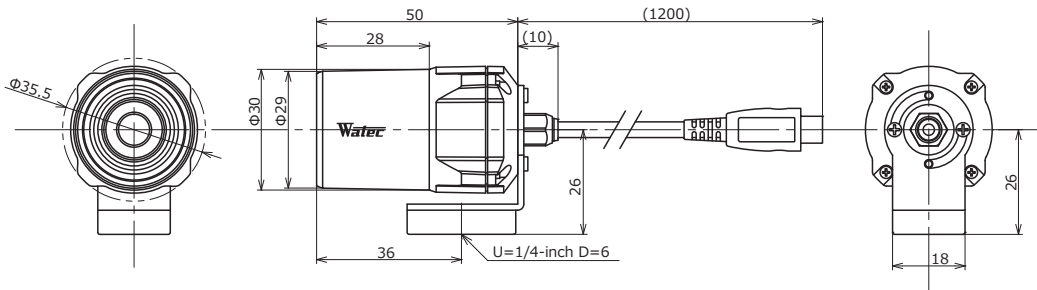

## Dimensions

## Specifications

Pick-up element	1/3 inch CMOS image sensor	
Number of effective pixels	1305(H) × 977(V)	
Unit cell size	3.75μm(H) × 3.75μm(V)	
Imaging system	RGB primary color bayer arrangement mosaic filters on chip	
Synchronizing system	Internal	
Scanning system	Progressive	
Output size	1280×960, 1280×720, 640×480, 320×240	
Max. frame rate	60 fps	
Video compression	MJPEG, YUY2	
Video output	USB Video Class (Compatible)	
Minimum illumination	0.04 lx F1.8 (AGC ON=42dB, Shutter=OFF)	
	0.01 lx F1.8 (AGC ON=42dB, Shutter=1/7.5 sec.)	
S/N	-	
Function settings	Camera Viewer	
AE mode	Fixed	1/15, 1/7.5, 1/4, 1/2, 1, 2 sec.
	EI	1/30, 1/60, 1/120, 1/250, 1/500, 1/1000, 1/2000, 1/4000, 1/8000 sec.
		1/30 ~ 1/8000 sec.
White balance	ATW, MWB	
AGC	ON	0 ~ 42dB
	OFF	-
MGC	0 ~ 72dB (1dB step)	
Gamma characteristics	γ=USER (Level adjustable)	
Noise reduction	-	
Wide dynamic range	-	
Lens iris	-	
Back light compensation	BLC	
White blemish correction	-	
Sharpness	Level adjustable	
Defog	-	
Digital zoom	-	
Privacy mask	-	
Mirror image	-	
Freeze	-	
Motion detection	-	
Neg.image	-	
Interface	USB (High speed)	
Power supply	USB +5V	
Power consumption	0.75W (150mA)	
Operating temperature	-10 - +50°C	
Storage temperature	-30 - +70°C	
Operating / Storage humidity	95% RH or less (Without condensation)	
Standard lens	M3718BC-12 (f3.7 F1.8)	
Cable length	1.2m (Max. 3.0m)	
Weight	Approx. 85g	
Accessories	-	
Min. System Requirements	CPU	800MHz or faster
	RAM	512MB or larger
	Others	USB2.0 Port
Recommended System Specifications	CPU	Intel® Core TM i Series
	RAM	2GB or larger
	Others	USB2.0 Port, 1920×1080 or better resolution display
Operation Confirmed OS	Windows 7 32bit/64bit, Windows 8 32bit/64bit, Windows 8.1 32bit/64bit, Windows 10 32bit/64bit, Android 4.0 or newer	